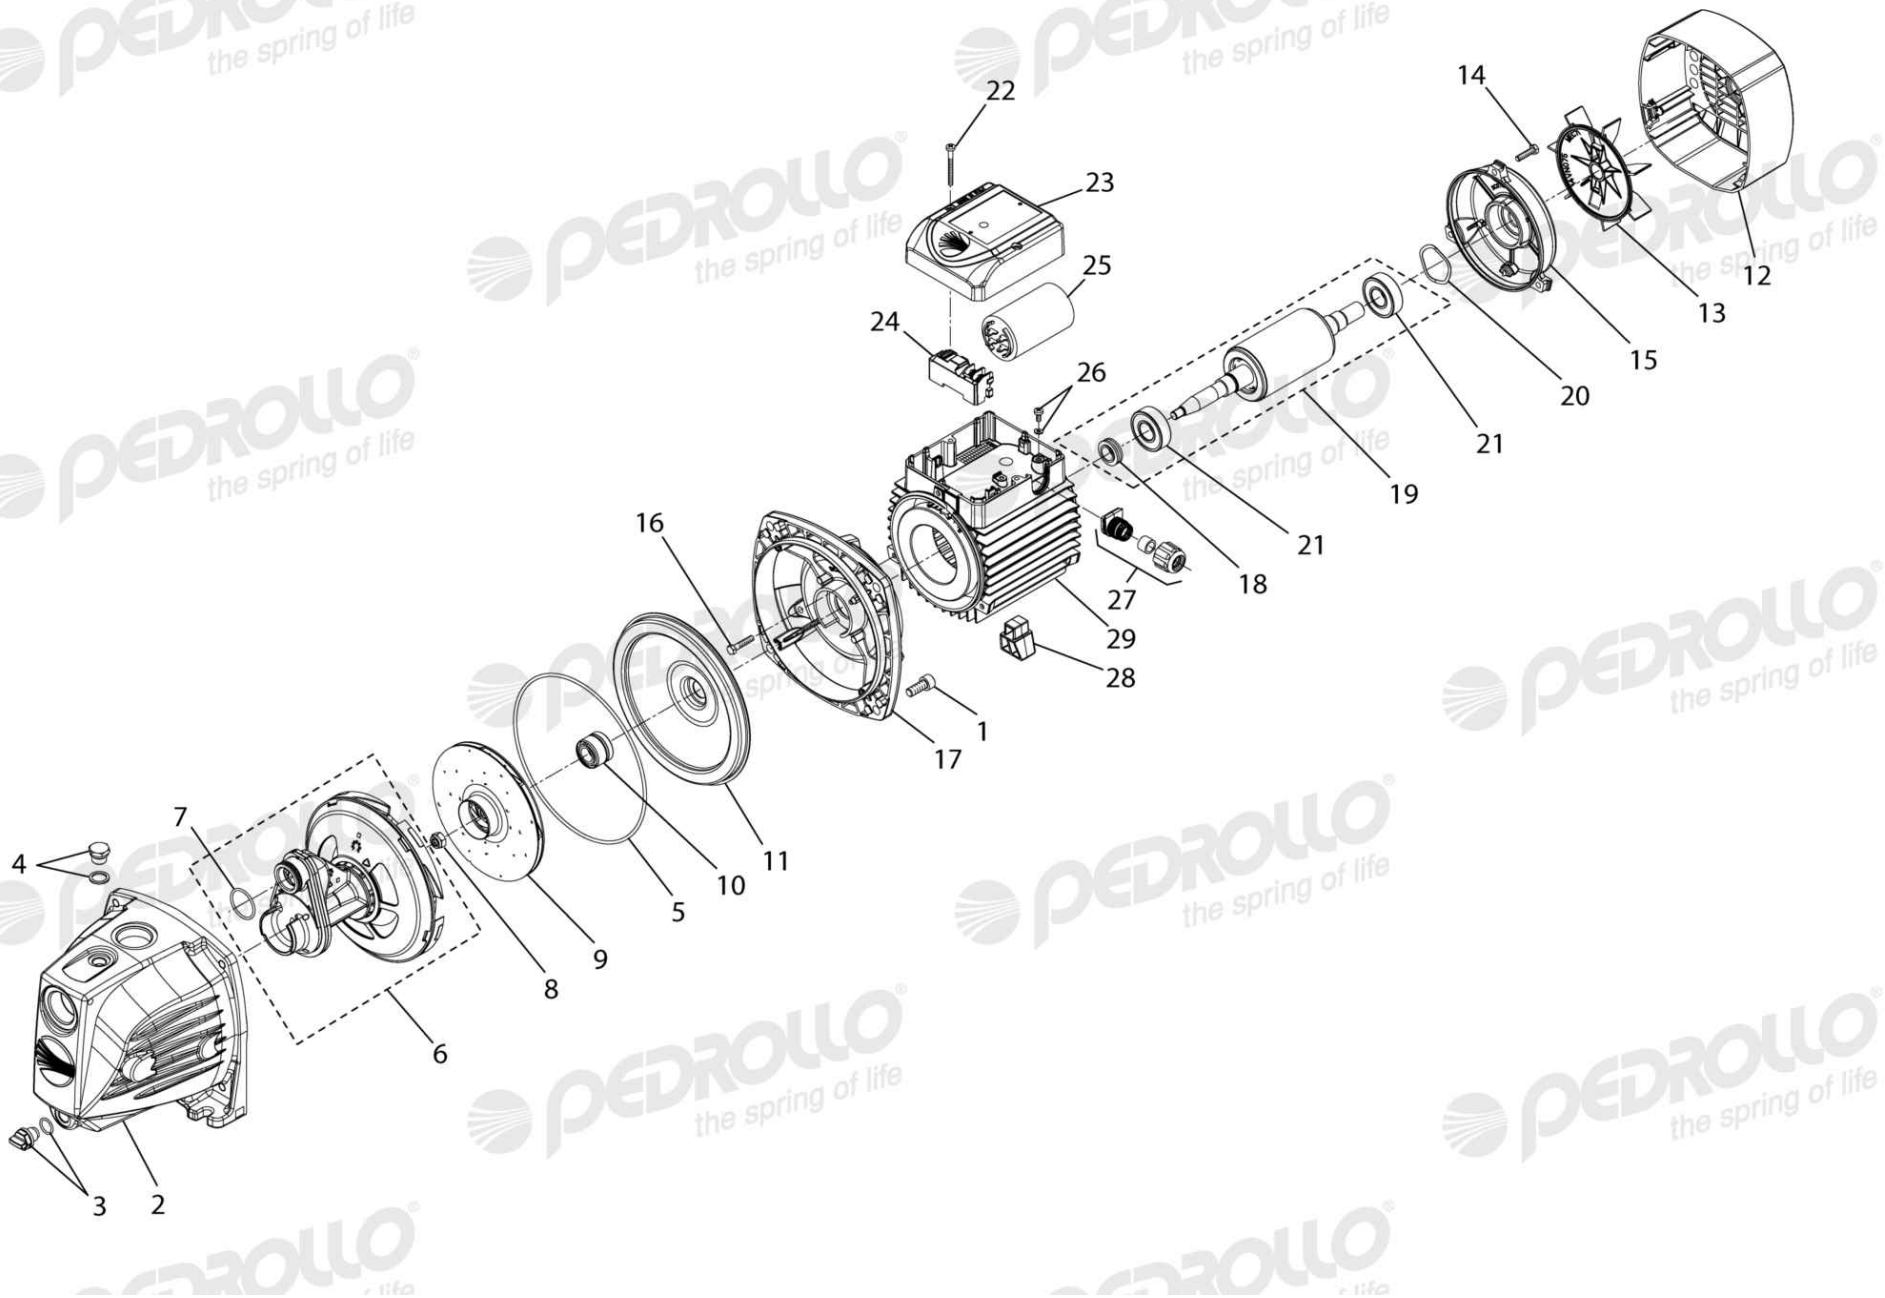

PEDROLLO
the spring of life

PEDROLLO
the spring of life

PEDROLLO
the spring of life

PEDROLLO
the spring of life

Pos	Code	Quantity	Description
0001	1160038	4,00000	Pump body screw
0002	854CRJSW22P	1,00000	Pump body
0003	119002PNA	1,00000	Plug with O-Ring
0004	119002N1C	1,00000	Plug with washer
0005	11514201540	1,00000	Pump body O-Ring
0006	1210592	1,00000	Ejector with vane diffuser
0007	11514201453	1,00000	O-Ring
0008	116910A	1,00000	Nut
0009	164GRJSP215	1,00000	Impeller
0010	11516121401	1,00000	Mechanical seal Ø 14 mm
0011	8541NJCR2	1,00000	Pump body cover
0012	14CL075	1,00000	Fan cover
0013	14VN076	1,00000	Fan
0014	116001T	3,00000	Screw
0015	SC0703	1,00000	End shield
0016	116020T	3,00000	Screw
0017	SC0761LN	1,00000	Motor bracket
0018	115105	1,00000	Deflector
0019	RFP071L11C	1,00000	Shaft with rotor
0020	114001	1,00000	Compensation spring
0021	113002	2,00000	Ball bearing
0022	116039T	2,00000	Screw
0023	14COK07IPA	1,00000	Terminal box
0024	114421	1,00000	Terminal board
0025	111025F	1,00000	Capacitor 25 µF
0026	116031TR	1,00000	Screw
0027	ASSPC9P	1,00000	Cable grommet
0028	119065V11	1,00000	Supporting foot
0029	CA077NLF0A1	1,00000	Motor casing with windings (230V - 50Hz)